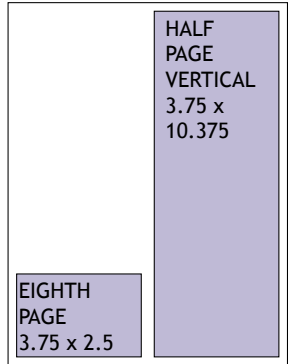

WOMEN'S PRO RODEO NEWS

Women's Professional Rodeo Association –since 1948

AD DIMENSIONS

FULL PAGE:	7.875" x 10.375"
FULL PAGE w/ Bleed:	8.625" x 11.125"
HALF PAGE VERTICAL:	3.75" x 10.375"
HALF PAGE HORIZONTAL:	7.875" x 5.125"
QUARTER PAGE:	3.75" x 5.125"
EIGHTH PAGE:	3.75" x 2.5"

REQUIREMENTS

- Ads must be produced to specific size (i.e. full page, half page)
- Minimum resolution of 300 dpi
- Black and white ads must be saved as grayscale
- All color ads must be CMYK. **No RGB, Lab or Index colors**

2010 RATES

	1x	6x
4-Color		
Full Page	\$695	\$660
Half Page	\$450	\$430
Quarter Page	\$290	\$275
Black & White		
Full Page	\$395	\$375
Half Page	\$250	\$240
Quarter Page	\$165	\$155
Eighth Page	\$100	\$95