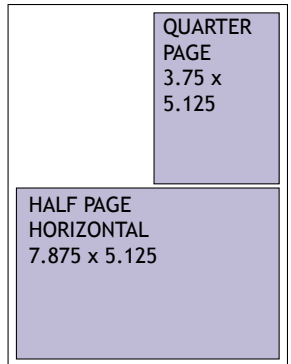

ACCEPTABLE FILE FORMATS

- Adobe Acrobat pdf file, 300 dpi with all fonts embedded, CMYK color
- HI-RES JPEG files or Photoshop (PSD) - Resolution must be 300dpi at final ad size, CMYK color
- EPS or Adobe Illustrator Vector Artwork- All fonts should be outlined or included, CMYK color

DO NOT use Microsoft Office products to create artwork.
If you have a layout, include all images, graphics, and fonts used and we will re-create the ad based on your layout.